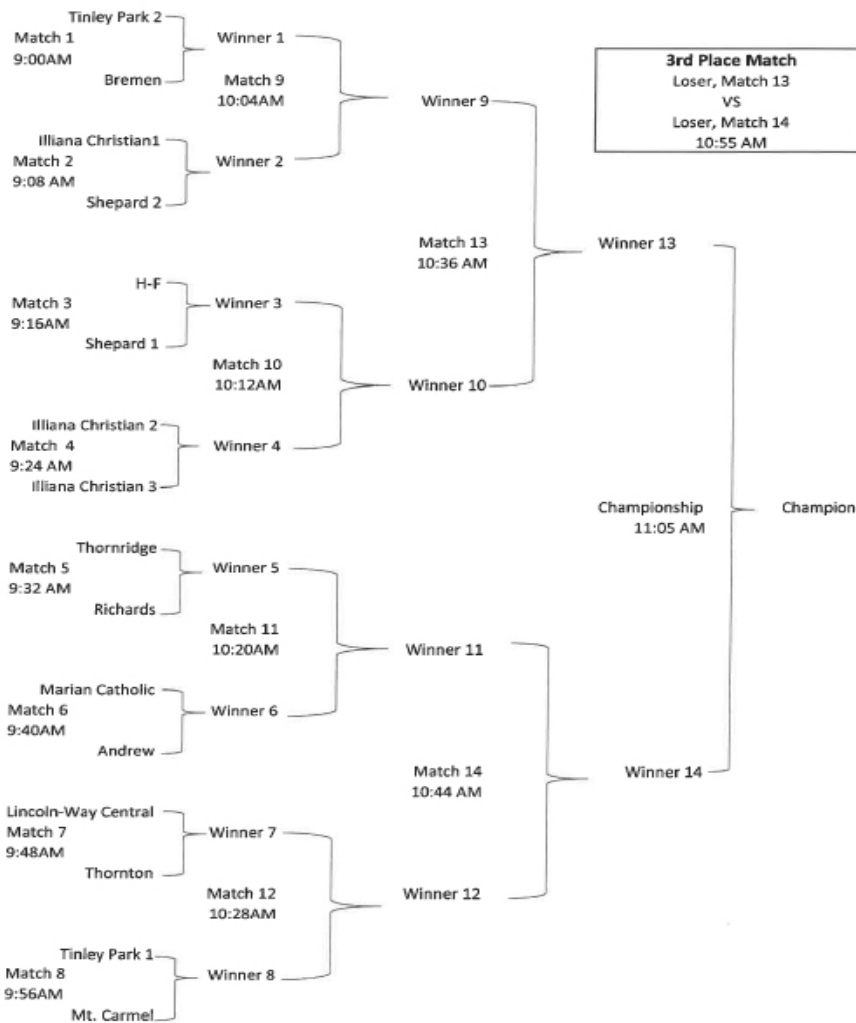

Practice Time

SUMO Survivor

The first match is at 9:00am

Sumo Practice Times

	<u>Pit 1</u>	<u>Pit 2</u>
Tinley Park 2	8:00	
Bremen		8:00
Illiana Christian 1	8:05	
Shepard 2		8:05
H-F	8:10	
Shepard 1		8:10
Illiana Christian 2	8:15	
Illiana Christian 3		8:15
Thornridge	8:20	
Richards		8:20
Marian Catholic	8:25	
Andrew		8:25
Lincoln-Way Central	8:30	
Thornton		8:30
Tinley Park 1	8:35	
Mt. Carmel		8:35

Competition Bracket

SUMO Competition Brackets

4/11/2018 15:37

Practice Time

VEX Practice Times

	<u>Pit 1</u>	<u>Pit 2</u>
Thornwood1	8:00	
Thornton		8:00
Mt. Carmel 1	8:05	
Illiana Christian		8:05
Marian Catholic	8:10	
Hillcrest		8:10
Rich East 2	8:15	
H-F		8:15
Crete-Monee	8:20	
Rich Central 1		8:20
Rich South 1	8:25	
Mt. Carmel 2		8:25
RTHS MORE	8:30	
Rich East 1		8:30
Tinley Park 1	8:35	
Rich Central 2		8:35
Rich South 2	8:40	
Tinley Park 2		8:40
Thornridge	8:45	

VEX Competition

The first match is at 9:00am

Competition Bracket

Pathfinder

The first match is at 9:45am

Competition Bracket

Pathfinder Competition Schedule

Tinley Park 1	9:45
Tinley Park 2	9:50
Shepard 2	9:55
Andrew	10:00
Oak Forest	10:05
Shepard 1	10:10
Thornton	10:15
Thornwood	10:20
Illiana Christian1	10:25
Lincoln-Way Central	10:30
Bremen	10:35
Marian Catholic	10:40
Rich East	10:45
Richards	10:50
Homewood Flossmoor	10:55
Thornridge	11:00
Illiana Christian2	11:05