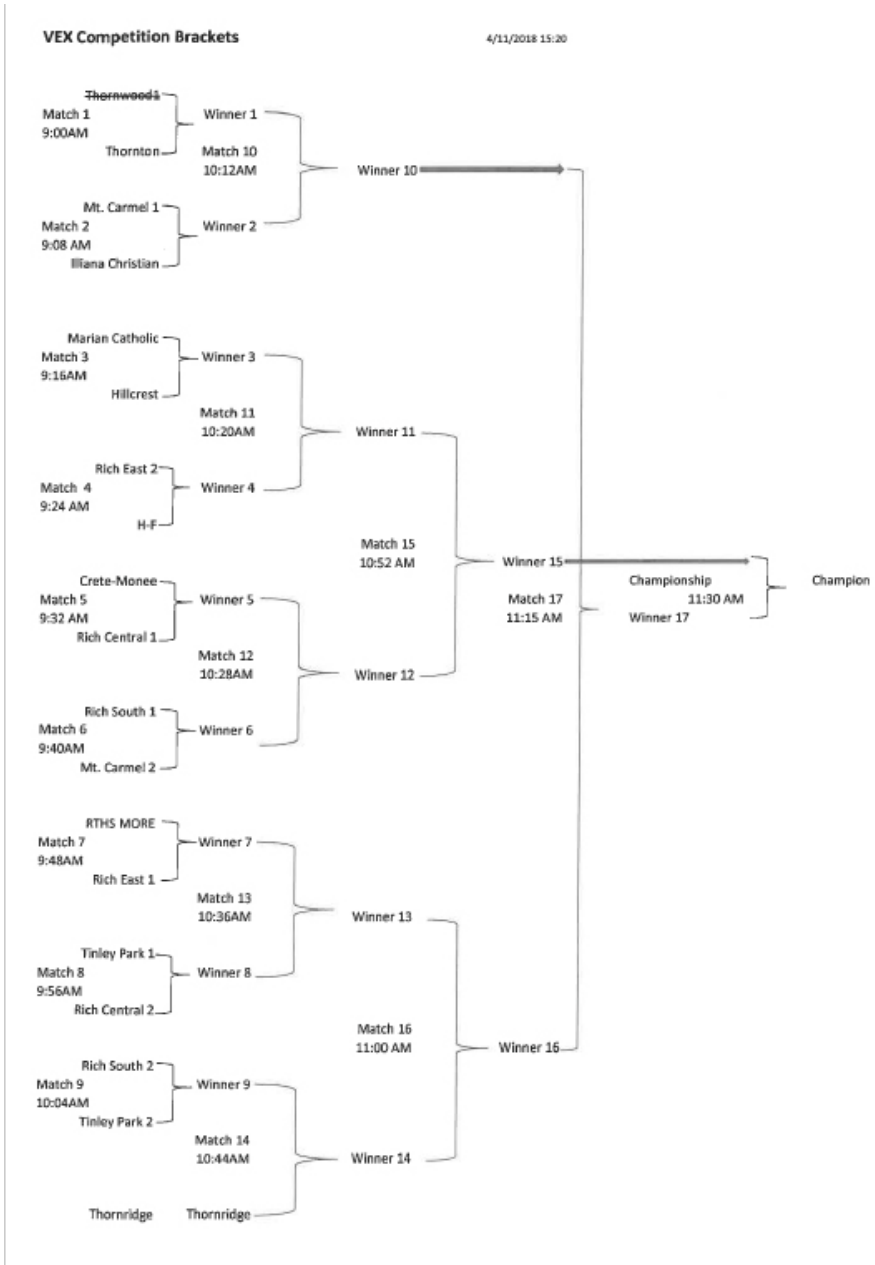

Competition Bracket

SUMO Competition Brackets

4/11/2018 15:37

Practice Time

VEX Practice Times

	<u>Pit 1</u>	<u>Pit 2</u>
Thornwood1	8:00	
Thornton		8:00
Mt. Carmel 1	8:05	
Illiana Christian		8:05
Marian Catholic	8:10	
Hillcrest		8:10
Rich East 2	8:15	
H-F		8:15
Crete-Monee	8:20	
Rich Central 1		8:20
Rich South 1	8:25	
Mt. Carmel 2		8:25
RTHS MORE	8:30	
Rich East 1		8:30
Tinley Park 1	8:35	
Rich Central 2		8:35
Rich South 2	8:40	
Tinley Park 2		8:40
Thornridge	8:45	

VEX Competition

The first match is at 9:00am

Competition Bracket

Pathfinder

The first match is at 9:45am

Competition Bracket

Pathfinder Competition Schedule

Tinley Park 1	9:45
Tinley Park 2	9:50
Shepard 2	9:55
Andrew	10:00
Oak Forest	10:05
Shepard 1	10:10
Thornton	10:15
Thornwood	10:20
Illiana Christian1	10:25
Lincoln-Way Central	10:30
Bremen	10:35
Marian Catholic	10:40
Rich East	10:45
Richards	10:50
Homewood Flossmoor	10:55
Thornridge	11:00
Illiana Christian2	11:05

Practice Schedule

Tinley Park 1	8:15
Tinley Park 2	8:20
Shepard 2	8:25
Andrew	8:30
Oak Forest	8:35
Shepard 1	8:40
Thornton	8:45
Thornwood	8:50
Illiana Christian1	8:55
Lincoln-Way Central	9:00
Bremen	9:05
Marian Catholic	9:10
Rich East	9:15
Richards	9:20
Homewood Flossmoor	9:25
Thornridge	9:30
Illiana Christian2	9:35

Practice Schedule

Hillcrest	9:15
Rich East	9:20
Illiana Christian 1	9:25
Lincoln-Way Central	9:30
Illiana Christian 2	9:35
Shepard	9:40
Marian Catholic	9:45
Thornridge	9:50

Catapult

The first match is at 10:15am